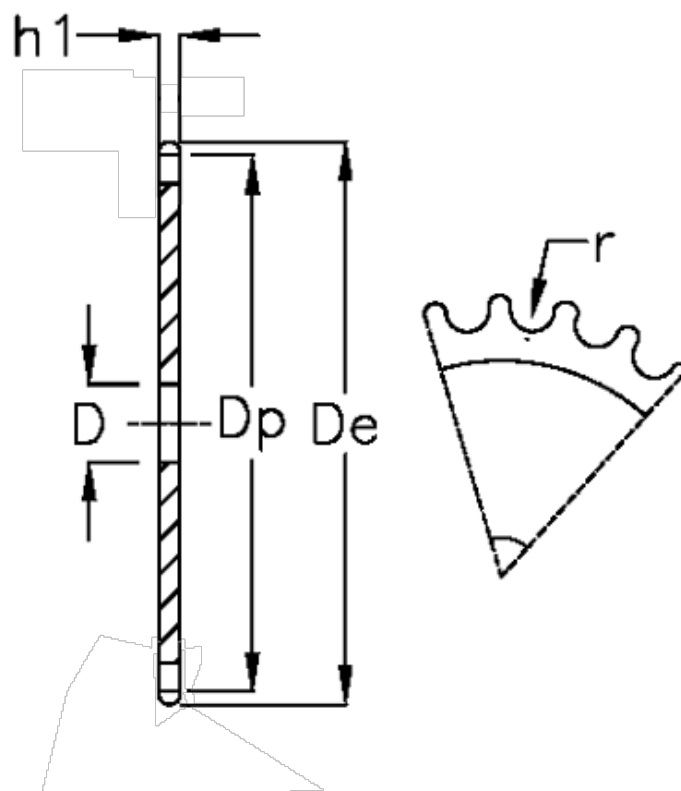

Article number: 616021002036

Description: Plate wheel 05 B-1 Z=36 simplex

Measures

C	= 1
D	= 10
De	= 95
Dp	= 91.79
For chain size	= 8 x 3,0 mm
For chain type	= 05 B-1
h1	= 2.8
Number of teeth	= 36

r = 5